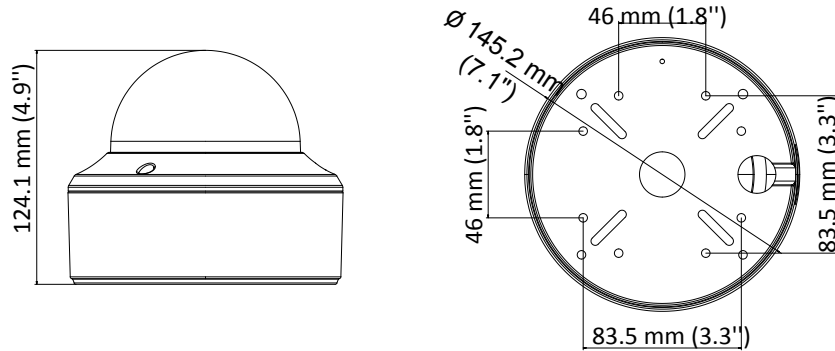

Order Models

DS-2CE56D0T-VPIR3E

Dimension